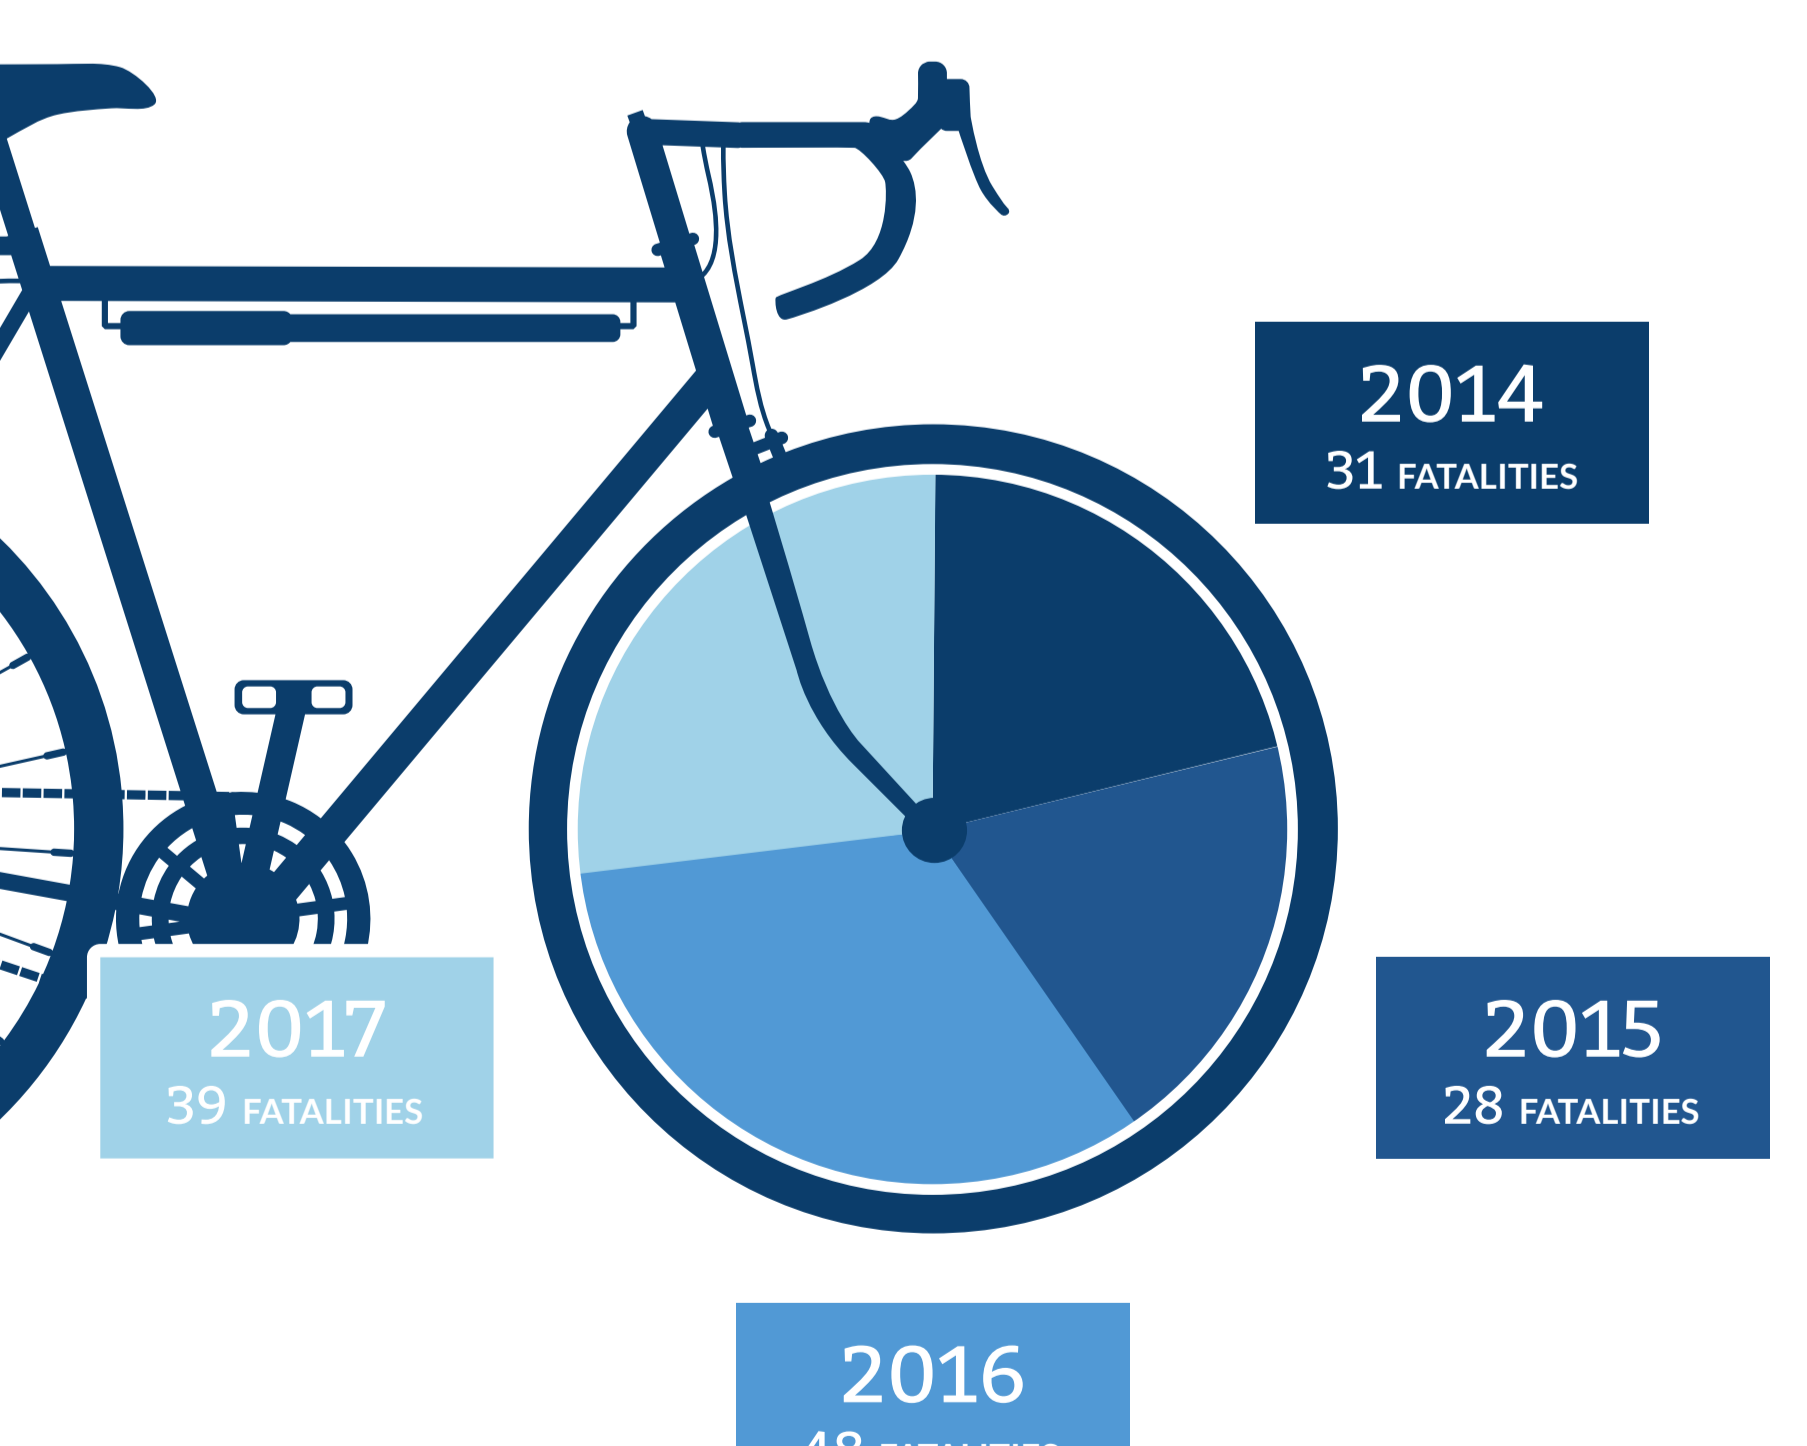

PEDESTRIAN AND BICYCLE FATALITIES IN KANSAS BY YEAR

**INJURED IN A CAR ACCIDENT
IN KANSAS? CONTACT**

BRETZ & YOUNG
INJURY LAWYERS

CALL TODAY AT (866) 881-0103